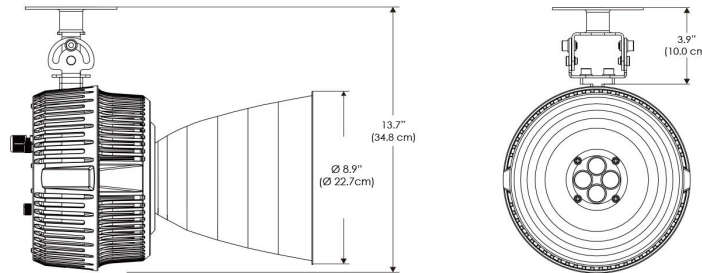

PSX Power Supply w/ DMX

PSX

US US 120V
EU EU 220V
277 US 277V

SPECIFICATIONS

Beam Angle	30°
Spectrum Type	AMZ : Plant Flourish & Growth
	TLB : Coral Health & Growth
Control	Intensity (0% - 100%), CCT
LED Source	DiCon Dense Matrix LED
Power Draw	AMZ : 720W
	TLB : 800W
AC Input Voltage	100 - 277V AC, 60Hz
Cooling	Fan Cooled
Operating Temperature	32 - 104°F (0 - 40°C)
Fixture Weight	9.5lb (~4.3kg)
Power Supply Weight	100 - 240v : 7.5lb (~3.4kg)
	100 - 277v : 14.1lb (~6.4kg)

MECHANICAL FIGURES

W2KN-CLP

W2KN-PVT

Power Supply
100-240V PSU

Power Supply
100-277V PSU

PHOTOMETRIC DATA

AMZ

Distance		5' (~1.5 m)	8' (~2.5 m)	12' (~3.7 m)
@4000K	fc	4099	1776	803
	lux	44116	19117	8636
@6500K	fc	4167	1806	816
	lux	44849	19434	8780
Beam Diameter		Ø 2.4' (0.7m)	Ø 3.8' (1.2m)	Ø 5.7' (1.7m)

TLB

Distance		5' (~1.5 m)	8' (~2.5 m)	12' (~3.7 m)
@8000K	fc	2289	1036	448
	lux	24630	11146	4818
@14000K	fc	3276	1490	636
	lux	35261	16030	6838
Beam Diameter		Ø 2.4' (0.7m)	Ø 3.9' (1.2m)	Ø 5.7' (1.8m)