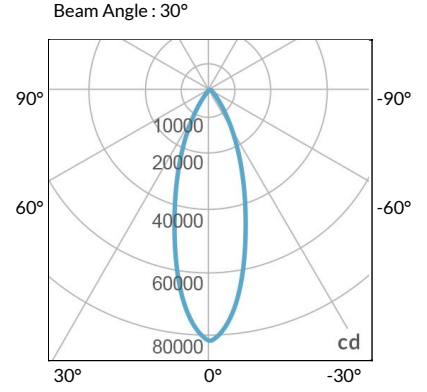

MECHANICAL FIGURES

W2KN-CLP

W2KN-PVT

Power Supply
100-240V PSU

Power Supply
100-277V PSU

PHOTOMETRIC DATA

AMZ

Distance		5' (~1.5 m)	8' (~2.5 m)	12' (~3.7 m)
@4000K	fc	4099	1776	803
	lux	44116	19117	8636
@6500K	fc	4167	1806	816
	lux	44849	19434	8780
Beam Diameter		Ø 2.4' (0.7m)	Ø 3.8' (1.2m)	Ø 5.7' (1.7m)

TLB

Distance		5' (~1.5 m)	8' (~2.5 m)	12' (~3.7 m)
@8000K	fc	2289	1036	448
	lux	24630	11146	4818
@14000K	fc	3276	1490	636
	lux	35261	16030	6838
Beam Diameter		Ø 2.4' (0.7m)	Ø 3.9' (1.2m)	Ø 5.7' (1.8m)