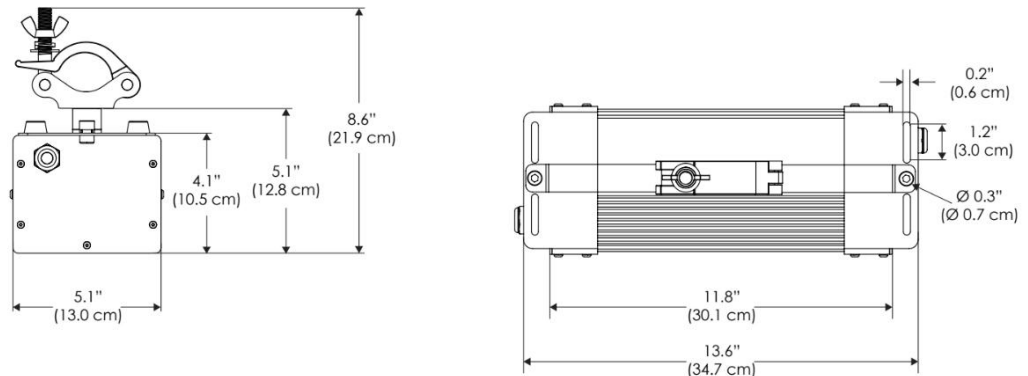

PSX Power Supply w/ DMX

PSX

US US 120V
EU EU 220V
277 US 277V

SPECIFICATIONS

Beam Angle	30°
Spectrum Type	AMZ : Plant Flourish & Growth
	TLB : Coral Health & Growth
Control	Intensity (0% - 100%), CCT
LED Source	DiCon Dense Matrix LED
Power Draw	AMZ : 720W
	TLB : 800W
AC Input Voltage	100 - 277V AC, 60Hz
Cooling	Fan Cooled
Operating Temperature	32 - 104°F (0 - 40°C)
Fixture Weight	9.5lb (~4.3kg)
Power Supply Weight	100 - 240v : 7.5lb (~3.4kg)
	100 - 277v : 14.1lb (~6.4kg)

MECHANICAL FIGURES

W2KN-CLP

W2KN-PVT

Power Supply
100-240V PSU

Power Supply
100-277V PSU

PHOTOMETRIC DATA

AMZ

Distance		5' (~1.5 m)	8' (~2.5 m)	12' (~3.7 m)
@4000K	fc	4099	1776	803
	lux	44116	19117	8636
@6500K	fc	4167	1806	816
	lux	44849	19434	8780
Beam Diameter		Ø 2.4' (0.7m)	Ø 3.8' (1.2m)	Ø 5.7' (1.7m)

TLB

Distance		5' (~1.5 m)	8' (~2.5 m)	12' (~3.7 m)
@8000K	fc	2289	1036	448
	lux	24630	11146	4818
@14000K	fc	3276	1490	636
	lux	35261	16030	6838
Beam Diameter		Ø 2.4' (0.7m)	Ø 3.9' (1.2m)	Ø 5.7' (1.8m)