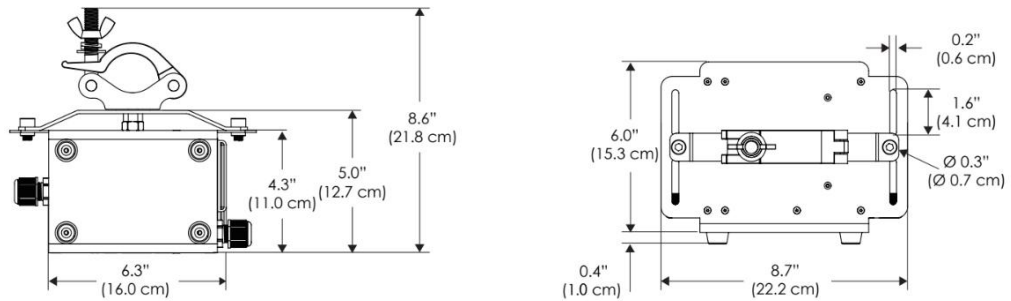

PSX Power Supply w/ DMX

PSX

US US 120V
EU EU 220V
277 US 277V

SPECIFICATIONS

Beam Angle	30°
Spectrum Type	AMZ : Plant Flourish & Growth
	TLB : Coral Health & Growth
Control	Intensity (0% - 100%), CCT
LED Source	DiCon Dense Matrix LED
Power Draw	AMZ : 720W
	TLB : 800W
AC Input Voltage	100 - 277V AC, 60Hz
Cooling	Fan Cooled
Operating Temperature	32 - 104°F (0 - 40°C)
Fixture Weight	9.5lb (~4.3kg)
Power Supply Weight	100 - 240v : 7.5lb (~3.4kg)
	100 - 277v : 14.1lb (~6.4kg)

MECHANICAL FIGURES

W2KN-CLP

W2KN-PVT

Power Supply
100-240V PSU

Power Supply
100-277V PSU

PHOTOMETRIC DATA

AMZ

Distance		5' (~1.5 m)	8' (~2.5 m)	12' (~3.7 m)
@4000K	fc	4099	1776	803
	lux	44116	19117	8636
@6500K	fc	4167	1806	816
	lux	44849	19434	8780
Beam Diameter		Ø 2.4' (0.7m)	Ø 3.8' (1.2m)	Ø 5.7' (1.7m)

TLB

Distance		5' (~1.5 m)	8' (~2.5 m)	12' (~3.7 m)
@8000K	fc	2289	1036	448
	lux	24630	11146	4818
@14000K	fc	3276	1490	636
	lux	35261	16030	6838
Beam Diameter		Ø 2.4' (0.7m)	Ø 3.9' (1.2m)	Ø 5.7' (1.8m)