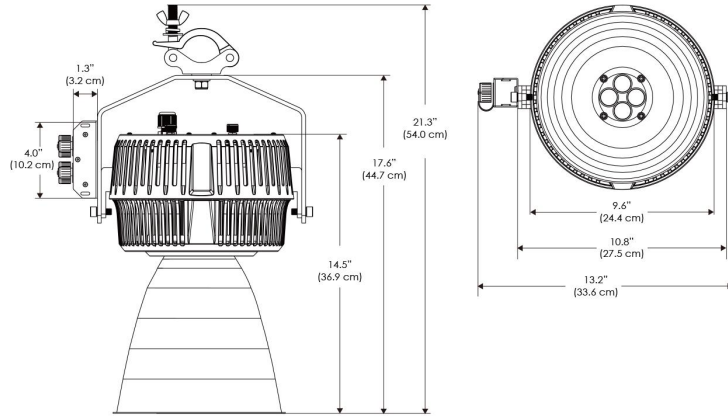

PSX Power Supply w/ DMX

PSX

US US 120V
EU EU 220V
277 US 277V

SPECIFICATIONS

Beam Angle	30°
Spectrum Type	AMZ : Plant Flourish & Growth
	TLB : Coral Health & Growth
Control	Intensity (0% - 100%), CCT
LED Source	DiCon Dense Matrix LED
Power Draw	AMZ : 720W
	TLB : 800W
AC Input Voltage	100 - 277V AC, 60Hz
Cooling	Fan Cooled
Operating Temperature	32 - 104°F (0 - 40°C)
Fixture Weight	9.5lb (~4.3kg)
Power Supply Weight	100 - 240v : 7.5lb (~3.4kg)
	100 - 277v : 14.1lb (~6.4kg)

MECHANICAL FIGURES

W2KN-CLP

W2KN-PVT

Power Supply
100-240V PSU

Power Supply
100-277V PSU

PHOTOMETRIC DATA

AMZ

Distance		5' (~1.5 m)	8' (~2.5 m)	12' (~3.7 m)
@4000K	fc	4099	1776	803
	lux	44116	19117	8636
@6500K	fc	4167	1806	816
	lux	44849	19434	8780
Beam Diameter		Ø 2.4' (0.7m)	Ø 3.8' (1.2m)	Ø 5.7' (1.7m)

TLB

Distance		5' (~1.5 m)	8' (~2.5 m)	12' (~3.7 m)
@8000K	fc	2289	1036	448
	lux	24630	11146	4818
@14000K	fc	3276	1490	636
	lux	35261	16030	6838
Beam Diameter		Ø 2.4' (0.7m)	Ø 3.9' (1.2m)	Ø 5.7' (1.8m)